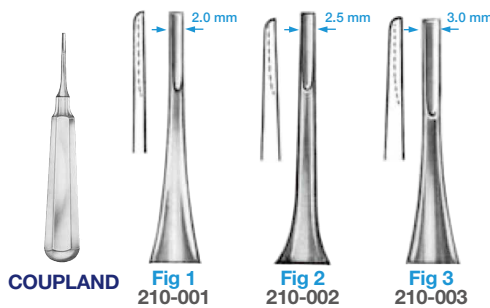

**HAND SCRUB BRUSH**

- Autoclavable up to 134°C

1119 Hand Brush each \$8.80

**NEEDLE HOLDERS STAINLESS STEEL**

**HEAMOSTATIC FORCEPS STAINLESS STEEL**

**Buy 5 get 1 FREE (same number)**

**SPLINTER FORCEPS STAINLESS STEEL**

**ROOT ELEVATORS STAINLESS STEEL**

each \$38.50

premium plus™

**ROOT ELEVATORS  
LUXATING TYPE  
STAINLESS STEEL**

**Buy 5  
get  
1 FREE  
(same number)**

No.2C 15-400-011 No.2S 15-400-002 No.3C 15-400-003 No.3S 15-400-004 No.5C 15-400-007 No.5S 15-400-008 No.DE3 15-400-009 No.DE5 15-400-010  
each \$49.50