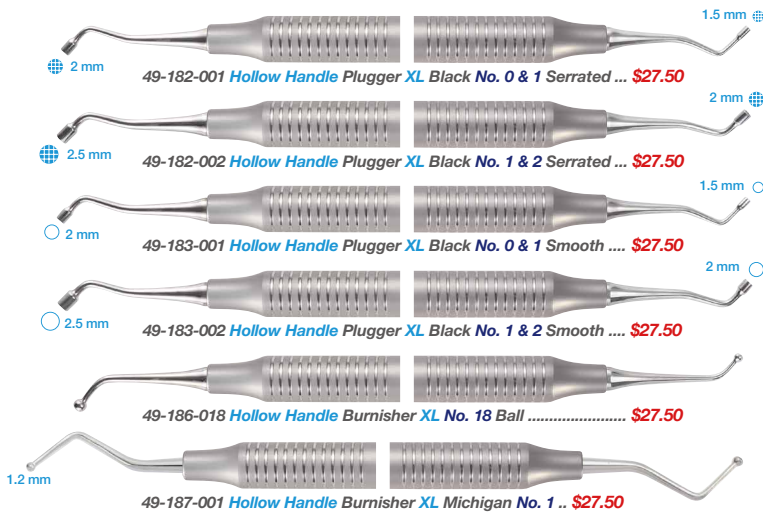

AMALGAM INSTRUMENTS HOLLOW HANDLE EXTRA LIGHT