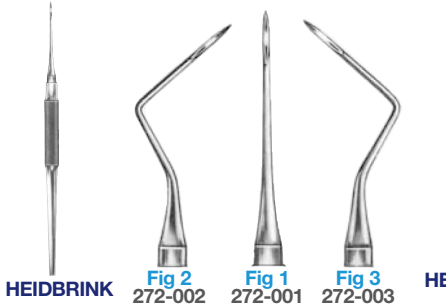

**HAND SCRUB BRUSH**

- Autoclavable up to 134°C

1119 Hand Brush each \$8.80

**NEEDLE HOLDERS STAINLESS STEEL**

**HEAMOSTATIC FORCEPS STAINLESS STEEL**

**Buy 5 get 1 FREE (same number)**

**SPLINTER FORCEPS STAINLESS STEEL**

**ROOT ELEVATORS STAINLESS STEEL**

each \$38.50

premium plus™

**ROOT ELEVATORS  
LUXATING TYPE  
STAINLESS STEEL**

**Buy 5  
get  
1 FREE  
(same number)**

No.2C 15-400-011 No.2S 15-400-002 No.3C 15-400-003 No.3S 15-400-004 No.5C 15-400-007 No.5S 15-400-008 No.DE3 15-400-009 No.DE5 15-400-010  
each \$49.50