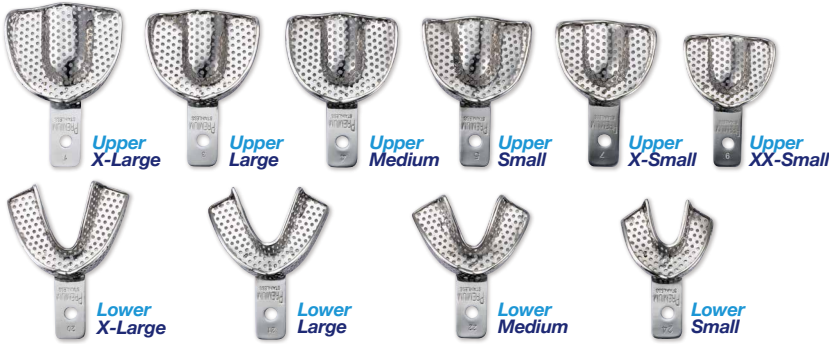

IMPRESSION TRAYS PERF-LOCK STAINLESS STEEL

	WIDTH (mm)	DEPTH (mm)
UPPER		
Extra-Large	76	64
Large	71	60
Medium	71	58
Small	65	54
X-Small	65	48
XX-Small	62	46
LOWER		
Extra-Large	75	57
Large	75	54
Medium	72	54
Small	62	50

Buy 5 get 1 FREE
(same number)

56-123 Adult Set, 8 pcs/pack .. $99.55
Individual Tray $19.80