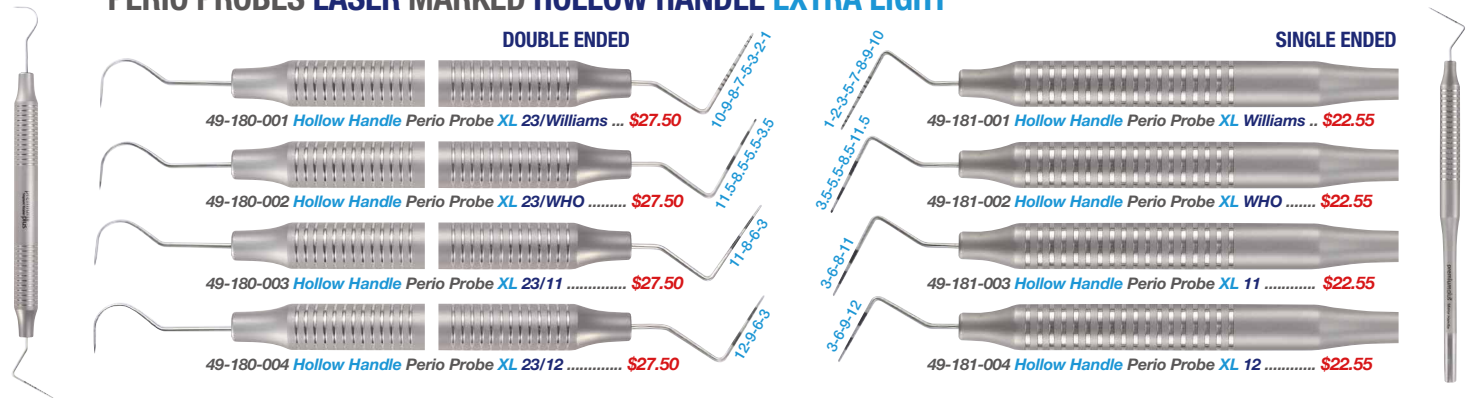

PERIO PROBES LASER MARKED HOLLOW HANDLE EXTRA LIGHT