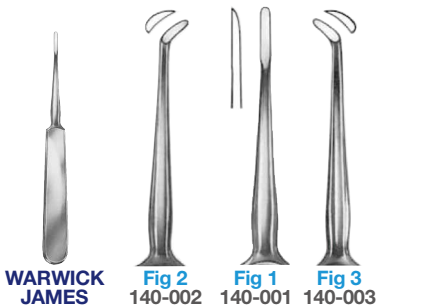

### BRASS / STAINLESS STEEL WIRE BRUSHES

- Autoclavable up to 134°C
- Brass / stainless steel wire brushes remove extra-stubborn stains from the tightest of spaces
- Non-slip handle

1115 Brass Wire Brush ..... \$9.90  
1118 Stainless Steel Wire Brush .. \$9.90

**HAND SCRUB BRUSH**

- Autoclavable up to 134°C

1119 Hand Brush each \$8.80

**NEEDLE HOLDERS STAINLESS STEEL**

**HEAMOSTATIC FORCEPS STAINLESS STEEL**

**Buy 5 get 1 FREE (same number)**

**SPLINTER FORCEPS STAINLESS STEEL**

**ROOT ELEVATORS STAINLESS STEEL**

each \$38.50

premium plus™

**ROOT ELEVATORS  
LUXATING TYPE  
STAINLESS STEEL**

**Buy 5  
get  
1 FREE  
(same number)**

No.2C 15-400-011 No.2S 15-400-002 No.3C 15-400-003 No.3S 15-400-004 No.5C 15-400-007 No.5S 15-400-008 No.DE3 15-400-009 No.DE5 15-400-010  
each \$49.50