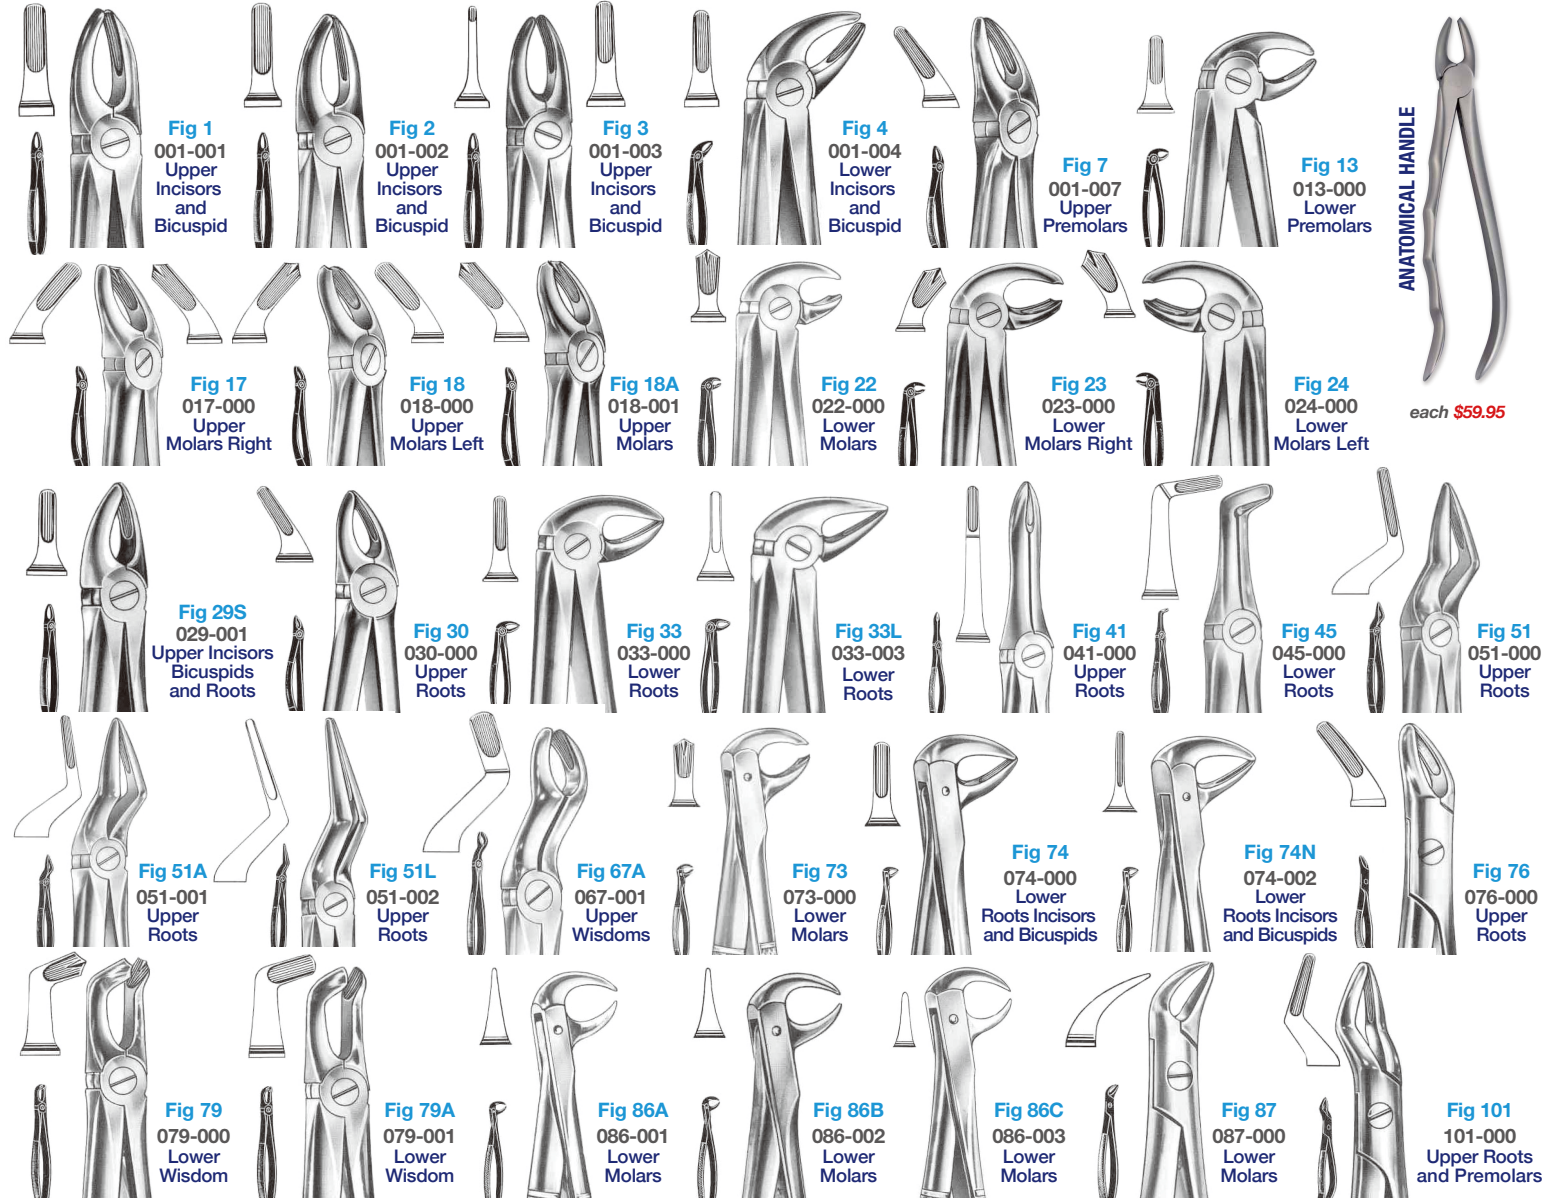

Fig 1 Upper Anteriors 181-001
Fig 2 Upper Roots 181-002
Fig 3 Upper Molars 181-003
Fig 4 Upper Roots 181-004
Fig 5 Lower Anteriors 181-005
Fig 6 Lower Molars 181-006
Fig 7 Lower Roots 181-007
each $59.95

Fig 1 001-001 Upper Incisors and Bicuspid
Fig 2 001-002 Upper Incisors and Bicuspid
Fig 3 001-003 Upper Incisors and Bicuspid
Fig 4 001-004 Lower Incisors and Bicuspid
Fig 7 001-007 Upper Premolars
Fig 13 013-000 Lower Premolars
Fig 17 017-000 Upper Molars Right
Fig 18 018-000 Upper Molars Left
Fig 18A 018-001 Upper Molars
Fig 22 022-000 Lower Molars
Fig 23 023-000 Lower Molars Right
Fig 24 024-000 Lower Molars Left
Fig 29S 029-001 Upper Incisors Bicuspids and Roots
Fig 30 030-000 Upper Roots
Fig 33 033-000 Lower Roots
Fig 33L 033-003 Lower Roots
Fig 41 041-000 Upper Roots
Fig 45 045-000 Lower Roots
Fig 51 051-000 Upper Roots
Fig 51A 051-001 Upper Roots
Fig 51L 051-002 Upper Roots
Fig 67A 067-001 Upper Wisdoms
Fig 73 073-000 Lower Molars
Fig 74 074-000 Lower Roots Incisors and Bicuspids
Fig 74N 074-002 Lower Roots Incisors and Bicuspids
Fig 76 076-000 Upper Roots
Fig 79 079-000 Lower Wisdom
Fig 79A 079-001 Lower Wisdom
Fig 86A 086-001 Lower Molars
Fig 86B 086-002 Lower Molars
Fig 86C 086-003 Lower Molars
Fig 87 087-000 Lower Molars
Fig 101 101-000 Upper Roots and Premolars
ANATOMICAL HANDLE
each $59.95