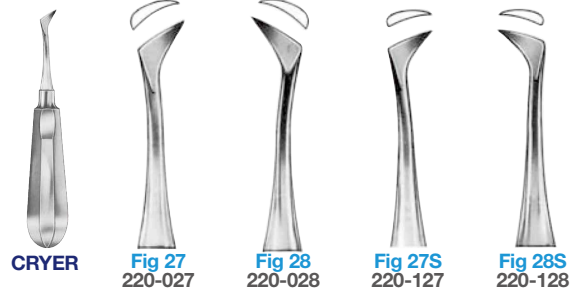

### BRASS / STAINLESS STEEL WIRE BRUSHES

- Autoclavable up to 134°C
- Brass / stainless steel wire brushes remove extra-stubborn stains from the tightest of spaces
- Non-slip handle

1115 Brass Wire Brush ..... \$9.90  
1118 Stainless Steel Wire Brush .. \$9.90

**HAND SCRUB BRUSH**

- Autoclavable up to 134°C

1119 Hand Brush each \$8.80

**NEEDLE HOLDERS STAINLESS STEEL**

**HEAMOSTATIC FORCEPS STAINLESS STEEL**

**Buy 5 get 1 FREE (same number)**

**SPLINTER FORCEPS STAINLESS STEEL**

**ROOT ELEVATORS STAINLESS STEEL**

each \$38.50

premium plus™

**ROOT ELEVATORS  
LUXATING TYPE  
STAINLESS STEEL**

**Buy 5  
get  
1 FREE  
(same number)**

No.2C 15-400-011 No.2S 15-400-002 No.3C 15-400-003 No.3S 15-400-004 No.5C 15-400-007 No.5S 15-400-008 No.DE3 15-400-009 No.DE5 15-400-010  
each \$49.50