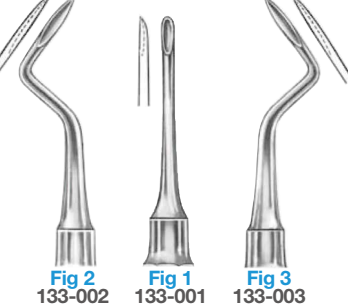

### BRASS / STAINLESS STEEL WIRE BRUSHES

- Autoclavable up to 134°C
- Brass / stainless steel wire brushes remove extra-stubborn stains from the tightest of spaces
- Non-slip handle

1115 Brass Wire Brush ..... \$9.90  
1118 Stainless Steel Wire Brush .. \$9.90

**HAND SCRUB BRUSH**

- Autoclavable up to 134°C

1119 Hand Brush each \$8.80

**NEEDLE HOLDERS STAINLESS STEEL**

**HEAMOSTATIC FORCEPS STAINLESS STEEL**

**Buy 5 get 1 FREE (same number)**

**SPLINTER FORCEPS STAINLESS STEEL**

**ROOT ELEVATORS STAINLESS STEEL**

each \$38.50

premium plus™

**ROOT ELEVATORS  
LUXATING TYPE  
STAINLESS STEEL**

**Buy 5  
get  
1 FREE  
(same number)**

No.2C 15-400-011 No.2S 15-400-002 No.3C 15-400-003 No.3S 15-400-004 No.5C 15-400-007 No.5S 15-400-008 No.DE3 15-400-009 No.DE5 15-400-010  
each \$49.50

**EXTRACTION FORCEPS PEDO ANATOMICAL HANDLE STAINLESS STEEL**

**Fig 1** Upper Anteriors 181-001  
**Fig 2** Upper Roots 181-002  
**Fig 3** Upper Molars 181-003  
**Fig 4** Upper Roots 181-004  
**Fig 5** Lower Anteriors 181-005  
**Fig 6** Lower Molars 181-006  
**Fig 7** Lower Roots 181-007  
each \$59.95