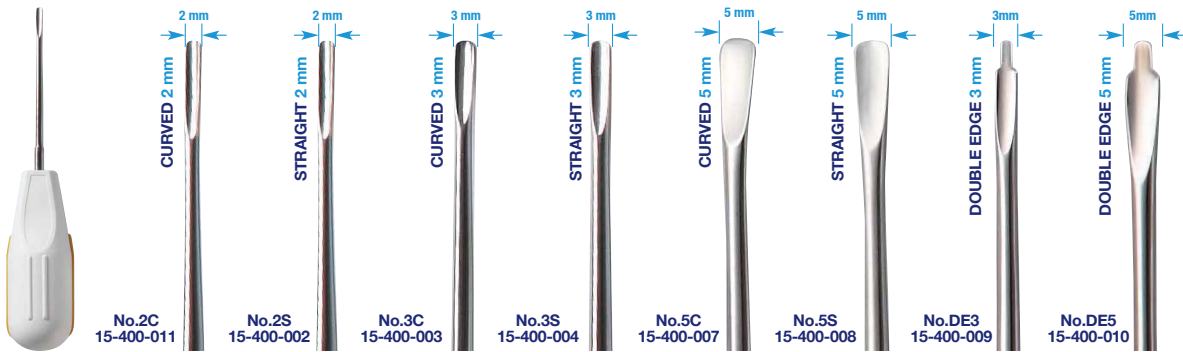

### BRASS / STAINLESS STEEL WIRE BRUSHES

- Autoclavable up to 134°C
- Brass / stainless steel wire brushes remove extra-stubborn stains from the tightest of spaces
- Non-slip handle

1115 Brass Wire Brush ..... \$9.90  
1118 Stainless Steel Wire Brush .. \$9.90

**HAND SCRUB BRUSH**

- Autoclavable up to 134°C

1119 Hand Brush each \$8.80

**NEEDLE HOLDERS STAINLESS STEEL**

**HEAMOSTATIC FORCEPS STAINLESS STEEL**

**Buy 5 get 1 FREE (same number)**

**SPLINTER FORCEPS STAINLESS STEEL**

**ROOT ELEVATORS STAINLESS STEEL**

each \$38.50

premium plus™

**ROOT ELEVATORS  
LUXATING TYPE  
STAINLESS STEEL**

**Buy 5  
get  
1 FREE  
(same number)**

No.2C 15-400-011 No.2S 15-400-002 No.3C 15-400-003 No.3S 15-400-004 No.5C 15-400-007 No.5S 15-400-008 No.DE3 15-400-009 No.DE5 15-400-010  
each \$49.50