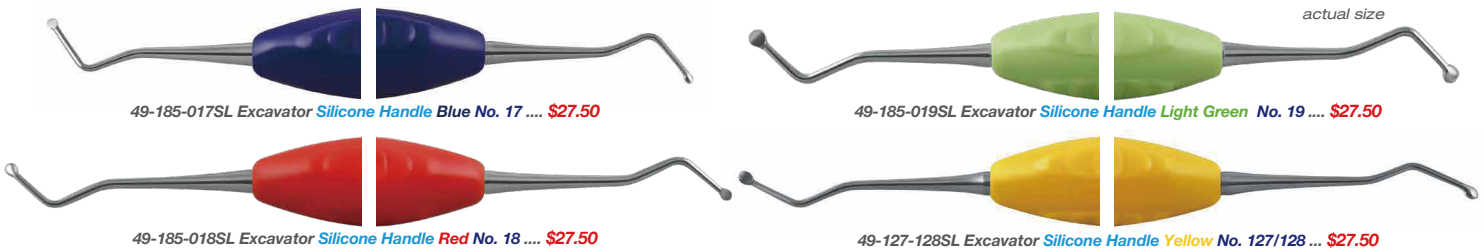

EXCAVATORS SILICONE HANDLE DOUBLE END

49-185-017SL Excavator **Silicone Handle Blue** No. 17 .... $27.50

49-185-019SL Excavator **Silicone Handle Light Green** No. 19 .... $27.50

49-185-018SL Excavator **Silicone Handle Red** No. 18 .... $27.50

49-127-128SL Excavator **Silicone Handle Yellow** No. 127/128 ... $27.50