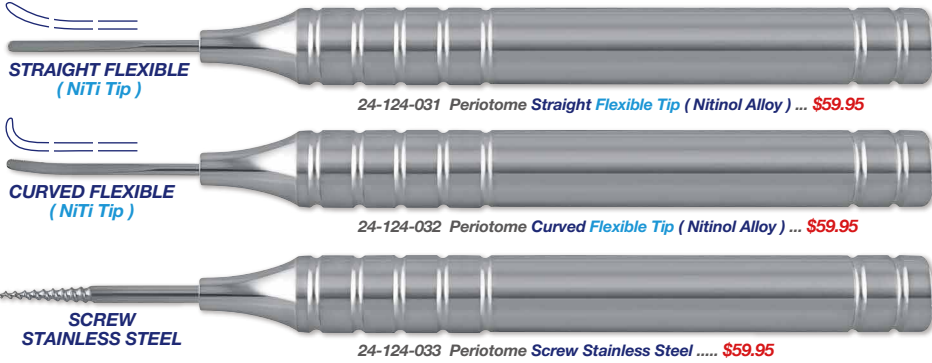

PERIOTOME STAINLESS STEEL