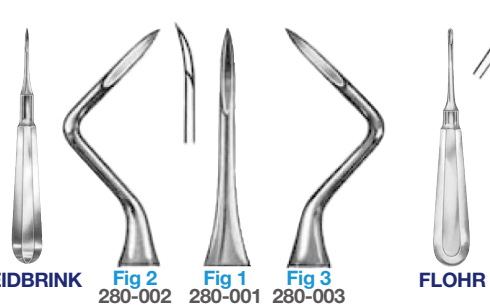

### BRASS / STAINLESS STEEL WIRE BRUSHES

- Autoclavable up to 134°C
- Brass / stainless steel wire brushes remove extra-stubborn stains from the tightest of spaces
- Non-slip handle

1115 Brass Wire Brush ..... \$9.90  
1118 Stainless Steel Wire Brush .. \$9.90

**HAND SCRUB BRUSH**

- Autoclavable up to 134°C

1119 Hand Brush each \$8.80

**NEEDLE HOLDERS STAINLESS STEEL**

**HEAMOSTATIC FORCEPS STAINLESS STEEL**

**Buy 5 get 1 FREE (same number)**

**SPLINTER FORCEPS STAINLESS STEEL**

**ROOT ELEVATORS STAINLESS STEEL**

each \$38.50

premium plus™

**ROOT ELEVATORS  
LUXATING TYPE  
STAINLESS STEEL**

**Buy 5  
get  
1 FREE  
(same number)**

No.2C 15-400-011 No.2S 15-400-002 No.3C 15-400-003 No.3S 15-400-004 No.5C 15-400-007 No.5S 15-400-008 No.DE3 15-400-009 No.DE5 15-400-010  
each \$49.50

**EXTRACTION FORCEPS PEDO ANATOMICAL HANDLE STAINLESS STEEL**

**Fig 1** Upper Anteriors 181-001  
**Fig 2** Upper Roots 181-002  
**Fig 3** Upper Molars 181-003  
**Fig 4** Upper Roots 181-004  
**Fig 5** Lower Anteriors 181-005  
**Fig 6** Lower Molars 181-006  
**Fig 7** Lower Roots 181-007  
each \$59.95