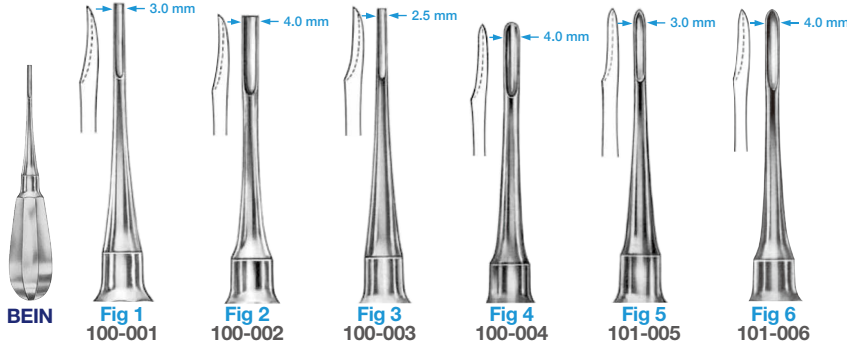

### BRASS / STAINLESS STEEL WIRE BRUSHES

- Autoclavable up to 134°C
- Brass / stainless steel wire brushes remove extra-stubborn stains from the tightest of spaces
- Non-slip handle

1115 Brass Wire Brush ..... \$9.90  
1118 Stainless Steel Wire Brush .. \$9.90

**HAND SCRUB BRUSH**

- Autoclavable up to 134°C

1119 Hand Brush each \$8.80

**NEEDLE HOLDERS STAINLESS STEEL**

**HEAMOSTATIC FORCEPS STAINLESS STEEL**

**Buy 5 get 1 FREE (same number)**

**SPLINTER FORCEPS STAINLESS STEEL**

**ROOT ELEVATORS STAINLESS STEEL**

each \$38.50

premium plus™

**ROOT ELEVATORS  
LUXATING TYPE  
STAINLESS STEEL**

**Buy 5  
get  
1 FREE  
(same number)**

No.2C 15-400-011 No.2S 15-400-002 No.3C 15-400-003 No.3S 15-400-004 No.5C 15-400-007 No.5S 15-400-008 No.DE3 15-400-009 No.DE5 15-400-010  
each \$49.50