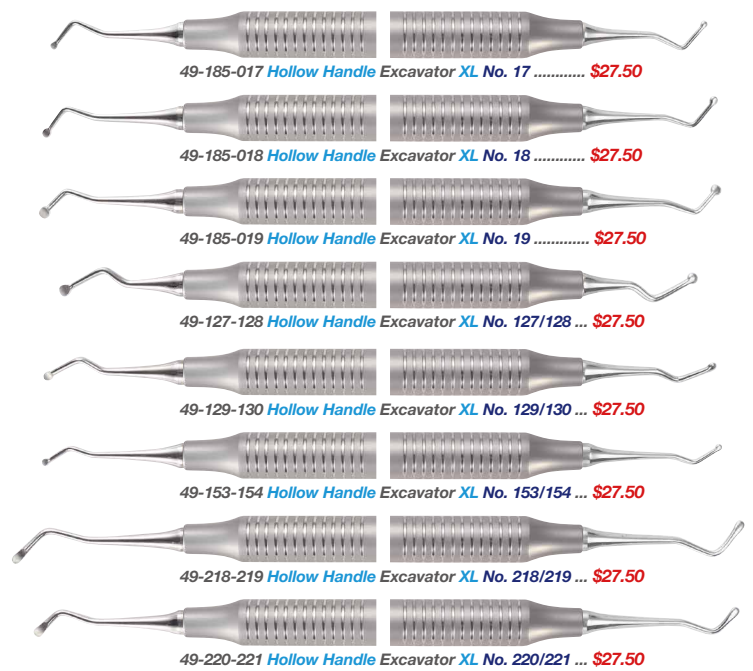

EXCAVATORS HOLLOW HANDLE EXTRA LIGHT