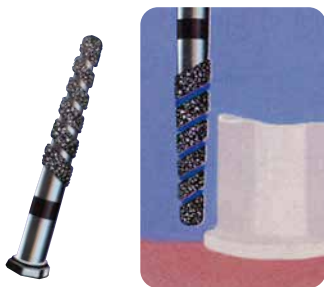

EDENTA DIAMOND BURS FG

FOOTBALL POINTED				POINTED FOOTBALL		FOOTBALL			BARREL			BULLET		OCCLUSAL SHAPING AND CONTOURING		
ISO No.	368	368	368	369	369	379	379	379	811	811	811	390	970	980	970	980
Size Ø 1/10 mm	016	018	023	025	025	016	018	023	033	037	047	016	023	027	023	027
Length (mm)	3.5	4.5	5.0	5.5	5.5	3.5	3.5	4.5	4.2	7.0	7.0	3.5	1.6	1.6	1.6	1.6
Medium Order No. Without Ring 115µm	016	016	023	025	025	016	018	023				016	023	027	023	027
Coarse Order No. Green Ring 150µm	016	016	023	025	025	016	018	023	033	037	047					
SuperCoarse Order No. Black Ring 180µm		018	023				018	023								
Fine Order No. Red Ring 40µm	016	016	023	025	025	016	018	023				016	023	027	023	027
SuperFine Order No. Yellow Ring 20µm	016	016	023	025S	025S	016	018	023				016				
5 Diamond Burs per pack	$24.75	$24.75	$27.50	$33.55	$33.55	$24.75	$24.75	$27.50	$38.50	$38.50	$49.50	$24.75	$59.95	$59.95	$59.95	$59.95

DEPTH MARKERS

ISO No.	834A	834	834
Size Ø 1/10 mm	031	016	021
Length (mm)	3.5	6.0	6.0
Depth of cutting	1.0mm	0.3mm	0.5mm
Medium Order No. Without Ring 125µm	031	016	021
6 pcs/pack	$99.55	$77.55	$99.55

For every 5 packages of EDENTA Diamond Burs FG purchased (any mix) get one O50 Bur Dispenser (FG or MIX) FREE **OR Buy 5 get 1 FREE (same number)**
(for Bur Dispenser details, please refer to below)

TURBO SUPER COARSE DIAMOND ISOBURS FG

The *Coarsest* Diamond Available for Bulk Reduction.

- The diamond free zone breaks the surface contact of the instrument at the operative site, allowing water to flow promoting a cooler and cleaner cut. This maximizes cutting efficiency and eliminates excessive heat generation
- Diamond free zones act like flutes on a bur which remove debris from the operative site. Since diamonds cut by grinding versus the chipping action of a carbide, Turbo's will not catch or grab at amalgam or metal
- The continual spiral design of the Turbo Diamonds leaves precise, smooth axial walled preparations
- Turbo Diamonds are available in friction grip (FG) Super coarse only (180 µm diamond particle)

ROUND END TAPER (CHAMFER)

ISO No.	T850	T850	T850	T850
Size 1/10 mm	012	014	016	018
Length (mm)	10.0	10.0	10.0	10.0
Super Coarse Order No. Black Ring 180µm	012	014	016	018
5 pcsk/pack	$49.50	$49.50	$49.50	$49.50

LONG PEAR

ISO No.	T830L
Size 1/10 mm	018
Length (mm)	5.0
Super Coarse Order No. Black Ring 180µm	018
5 pcsk/pack	$49.50

Buy 5 get 1 FREE

EDENTA DIAMOND BURS FG BAMBINO *Special micro sized heads for minimal invasive, restorative dentistry and children's dentistry (paedodontology).*

ISO No.	BA001	BA137	BA138	BA294	BA295
Size 1/10 mm	007	007	007	007	007
Length mm	0.7	2.0	3.5	2.0	3.5

- Bambino burs are specially designed for preparation in a child's mouth and for difficult-to-reach areas
- The specially designed tiny heads can easily clean and open fissures for sealing
- The shorter FG shank allows for precise work even in the rear molar area
- The tooth can be gently prepared with fine grit instruments
- Highest precision during production guarantees unequalled concentric run of the instruments

Bambino Fine FG
5 pcs/box ... $49.50

Buy 5 get 1 FREE